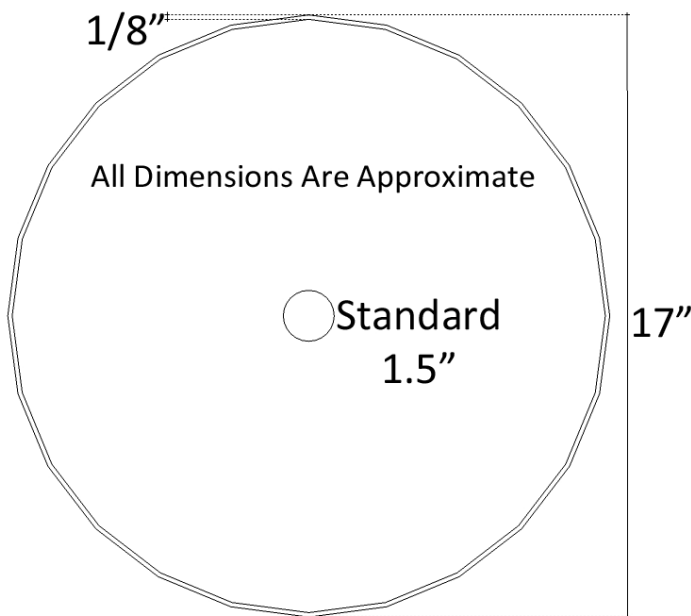

DIMENSIONS WILL VARY. DO NOT use this sheet as a guide for countertop cuts.